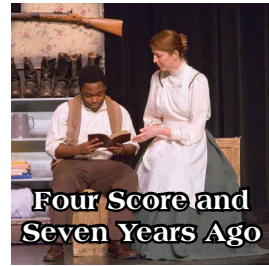

February 7th
Grades: 3-8